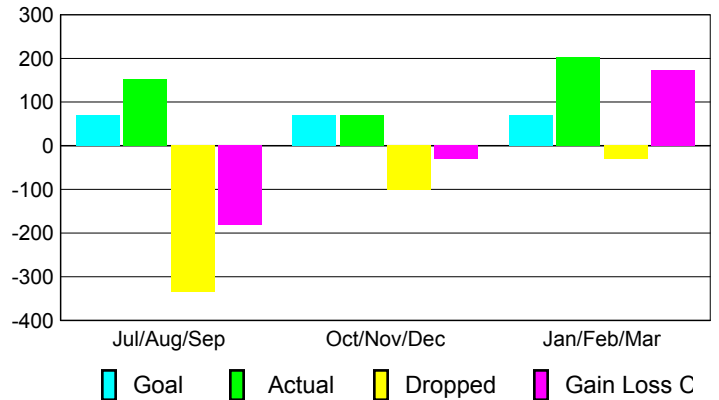

Membership Results 2008-2009

Goal, New, Dropped, Gain/Loss