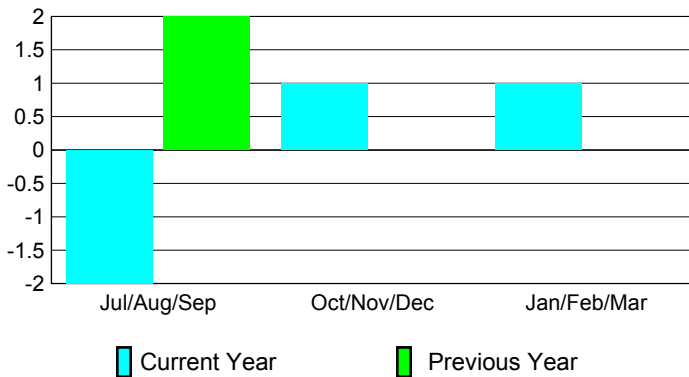

2008-2009 GMT Quarterly Report for District (or Undistricted) **District 355 B1**

GMT: **BYEONG-DEOK KIM**

Location: **REPUBLIC OF KOREA**

GMT CA: **5**

CLUBS

Club Results 2008-2009

Clubs 2007-2008

Month	New Club	Actual New	Actual Dropped	Gain/Loss of	Gain/Loss of
	Goal	New Clubs	Dropped Clubs	Clubs	Clubs
Jul/Aug/Sep	1	0	-2	-2	2
Oct/Nov/Dec	1	1	0	1	0
Jan/Feb/Mar	1	-1	2	1	0
Totals	3	0	0	0	2

Club Results 2008-2009

Goal, New, Dropped, Gain/Loss

Comparison of Club Gain/Loss

Current Year Compared to the Previous Year

YTD Status Quo Clubs 2008-2009

Status Quo Clubs Compared to Status Quo Members

MEMBERSHIP