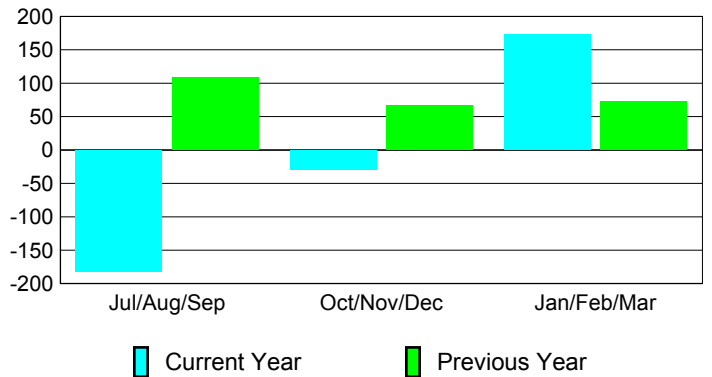

Membership Results 2008-2009

Membership 2007-2008

Month	Net Memb	Actual New	Actual Dropped	Gain/Loss of	Gain/Loss of
	Goal	New Memb	Dropped Memb	Memb	Memb
Jul/Aug/Sep	70	153	-335	-182	109
Oct/Nov/Dec	70	71	-101	-30	67
Jan/Feb/Mar	70	204	-31	173	72
Totals	210	428	-467	-39	248

Membership Results 2008-2009

Goal, New, Dropped, Gain/Loss

Comparison of Membership Gain/Loss

Current Year Compared to the Previous Year

Gender Comparison 2008-2009