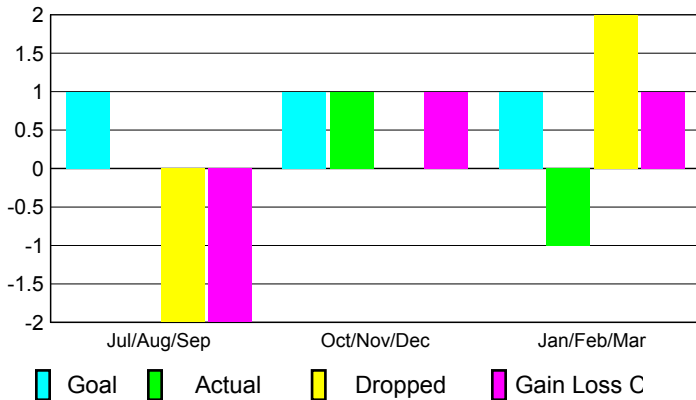

2008-2009 GMT Quarterly Report for District (or Undistricted) **District 355 B1**

GMT: **BYEONG-DEOK KIM**

Location: **REPUBLIC OF KOREA**

GMT CA: **5**

CLUBS

Club Results 2008-2009

Clubs 2007-2008

Month	New Club	Actual New	Actual Dropped	Gain/Loss of	Gain/Loss of
	Goal	New Clubs	Dropped Clubs	Clubs	Clubs
Jul/Aug/Sep	1	0	-2	-2	2
Oct/Nov/Dec	1	1	0	1	0
Jan/Feb/Mar	1	-1	2	1	0
Totals	3	0	0	0	2

Club Results 2008-2009

Goal, New, Dropped, Gain/Loss

Comparison of Club Gain/Loss

Current Year Compared to the Previous Year

YTD Status Quo Clubs 2008-2009

Status Quo Clubs Compared to Status Quo Members

MEMBERSHIP

Membership Results 2008-2009

Membership 2007-2008

Month	Net Memb	Actual New	Actual Dropped	Gain/Loss of	Gain/Loss of
	Goal	New Memb	Dropped Memb	Memb	Memb
Jul/Aug/Sep	70	153	-335	-182	109
Oct/Nov/Dec	70	71	-101	-30	67
Jan/Feb/Mar	70	204	-31	173	72
Totals	210	428	-467	-39	248